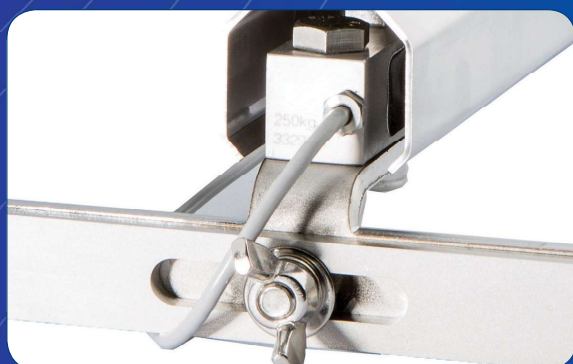

Perch scale

(Product code: 310-00004)

Maximum Ag Perch scale

Weighing by hand is a thing of the past with the Maximum Ag perch scale.

The Maximum Ag perch scale is used in commercial layers (enriched or standards cage systems) and pullets. It's designed with high-grade stainless steel to endure harsh environments and features exceptional accuracy with a high-quality load cell.

1 year warranty.

**50 Kg (110 lbs)
maximum weight capacity**

100% stainless steel

**Mounts very easily in all types
of cage systems**

High quality load cell

Technical Informations

100% stainless steel

Mounts very easily in all types of cage systems